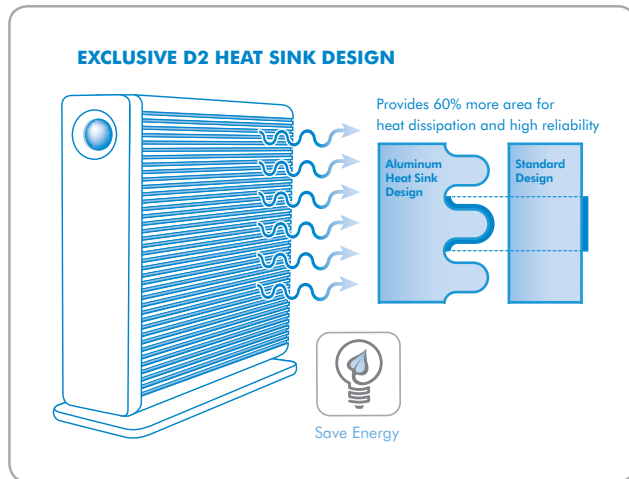

Eco Management

The LaCie d2 Network 2 helps you to reduce power consumption by switching to idle mode (where the disk spins off) after a determined inactivity time. Also, you can schedule a deep sleep on/off mode according your needs. Thanks to the Wake-on-LAN feature, the d2 Network 2 can be switched back to operating mode from the client side. In addition, it also integrates UPS support*** through its USB port to ensure proper shutdown in case of power failure. On top of that, its exclusive aluminum fanless heat sink design makes it your ecological partner—it's recyclable and ROHS-compliant.