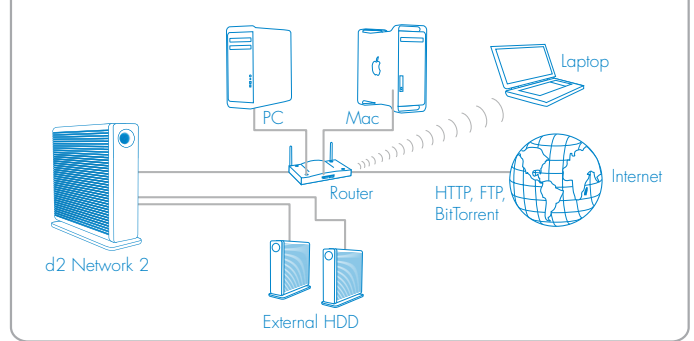

The LaCie d2 Network 2 offers professional, reliable, central storage for instantly storing, sharing, and backing up from any PC or Mac® on your network, and best of all, it's fully compatible with Windows®, Mac, and Linux operating systems. Manage your home or small office network easily with this full-featured file server, recommended for networks with up to 200 users. The d2 Network 2 is perfectly suited for quiet environments or for professional IT server rooms thanks to its 19" rackmount capability.**

Storage and Networking

Simple, User-Friendly Administration

With the d2 Network 2's new widget-based dynamic web interface, administration is easy, convenient and secure. Thanks to DHCP and Apipa support, network configuration is fast and automatic. The product integrates easily with existing Windows domains using Active Directory and it allows user, groups, share and quota management. Access to administration pages and shares is easy using LaCie Network Assistant and, on top of that, it can provide its administrator notifications via email of events like backup, disk failure, high temperature, etc.