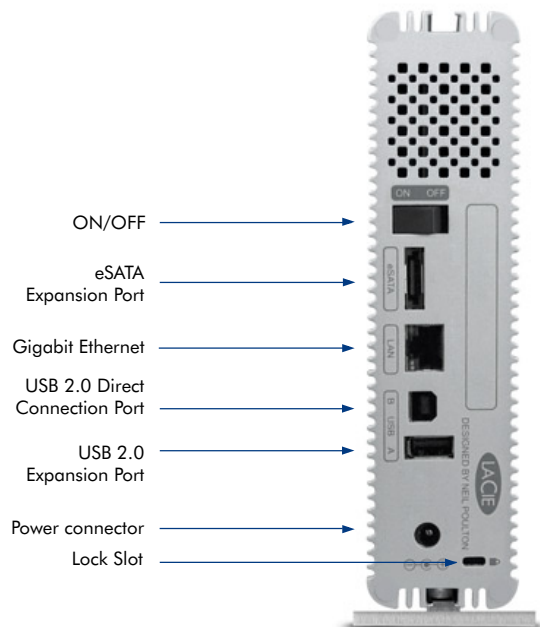

Box Content

- LaCie d2 Network 2
- Ethernet cable
- USB 2.0 cable
- External power supply
- Drive stand for upright use
- Utilities CD-ROM with software and User Manual
- Quick Install Guide

Minimum System Requirements

- Computer with an Ethernet network adapter
- Latest version of: Windows XP, Windows Vista®, Windows Vista 64-bit, Windows 7 / Mac OS X 10.5, 10.6 / Linux 2.6
- Minimum free disk space: 600MB recommended
- Web browsers: Internet Explorer® 7.0, Firefox® 3.0, Safari® 3.0, or Chrome 2.0 or higher