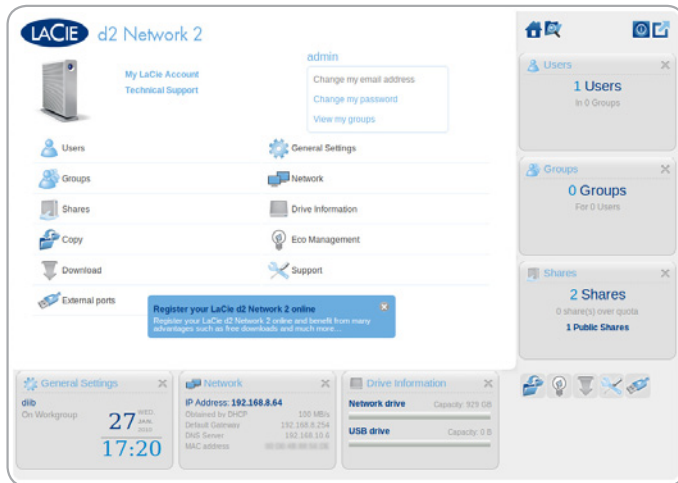

Essential Networking Solution

The LaCie d2 Network 2 offers professional, reliable, central storage for instantly storing, sharing, and backing up from any PC or Mac® on your network, and best of all, it's fully compatible with Windows®, Mac, and Linux operating systems. Manage your home or small office network easily with this full-featured file server, recommended for networks with up to 200 users. The d2 Network 2 is perfectly suited for quiet environments or for professional IT server rooms thanks to its 19" rackmount capability.**

Storage and Networking

Simple, User-Friendly Administration

With the d2 Network 2's new widget-based dynamic web interface, administration is easy, convenient and secure. Thanks to DHCP and Apipa support, network configuration is fast and automatic. The product integrates easily with existing Windows domains using Active Directory and it allows user, groups, share and quota management. Access to administration pages and shares is easy using LaCie Network Assistant and, on top of that, it can provide its administrator notifications via email of events like backup, disk failure, high temperature, etc.

A Complete Backup Solution

Get extra security and increase data portability by backing up your LaCie d2 Network 2—on your own schedule—to an external hard drive through its USB and eSATA ports using the built-in copy system. The LaCie d2 Network 2 also comes with Genie® Backup Manager Pro™ for Windows and Intego® Backup Manager Pro™ for Mac to install on each PC/Mac for client backups to the NAS. This software lets you reliably and efficiently back up your documents, emails, settings, or other digital assets; it supports compressed, encrypted, or image backups and initiates a computer recovery program in case of general crash. Also, the LaCie d2 Network 2 is compatible with Mac OS X v10.5 Leopard, including Time Machine®, making it an ideal partner for your Mac.