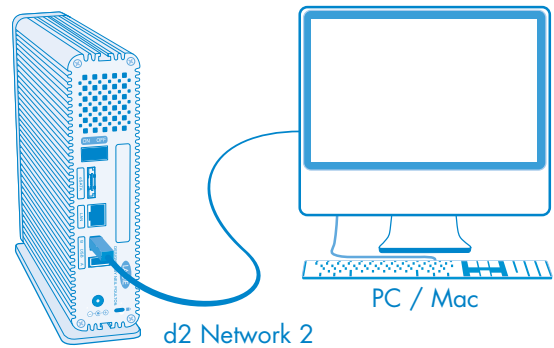

Storage and Networking

Simple, User-Friendly Administration

With the d2 Network 2's new widget-based dynamic web interface, administration is easy, convenient and secure. Thanks to DHCP and Apipa support, network configuration is fast and automatic. The product integrates easily with existing Windows domains using Active Directory and it allows user, groups, share and quota management. Access to administration pages and shares is easy using LaCie Network Assistant and, on top of that, it can provide its administrator notifications via email of events like backup, disk failure, high temperature, etc.

A Complete Backup Solution

Get extra security and increase data portability by backing up your LaCie d2 Network 2—on your own schedule—to an external hard drive through its USB and eSATA ports using the built-in copy system. The LaCie d2 Network 2 also comes with Genie® Backup Manager Pro™ for Windows and Intego® Backup Manager Pro™ for Mac to install on each PC/Mac for client backups to the NAS. This software lets you reliably and efficiently back up your documents, emails, settings, or other digital assets; it supports compressed, encrypted, or image backups and initiates a computer recovery program in case of general crash. Also, the LaCie d2 Network 2 is compatible with Mac OS X v10.5 Leopard, including Time Machine®, making it an ideal partner for your Mac.

- Fast access to your NAS—performance up to 68 MB/s*
- Complete backup solution for data integrity
- Advanced power management options
- Dynamic DNS remote access

USB Direct Connection

You can connect your d2 Network 2 directly to your computer through a USB cable to access a dedicated USBShare folder of up to 500GB like a normal external hard drive. This unique feature allows you to gain extra flexibility and mobility for customized usage. So you'll be able to format this USBShare in your preferred file system using your computer.