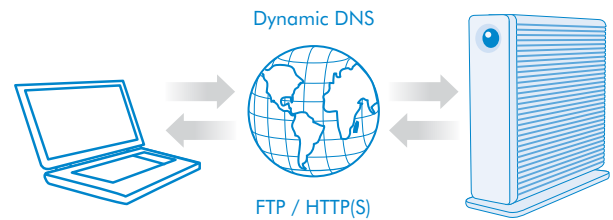

Box Content

- LaCie d2 Network 2
- Ethernet cable
- USB 2.0 cable
- External power supply
- Drive stand for upright use
- Utilities CD-ROM with software and User Manual
- Quick Install Guide

Minimum System Requirements

- Computer with an Ethernet network adapter
- Latest version of: Windows XP, Windows Vista®, Windows Vista 64-bit, Windows 7 / Mac OS X 10.5, 10.6 / Linux 2.6
- Minimum free disk space: 600MB recommended
- Web browsers: Internet Explorer® 7.0, Firefox® 3.0, Safari® 3.0, or Chrome 2.0 or higher